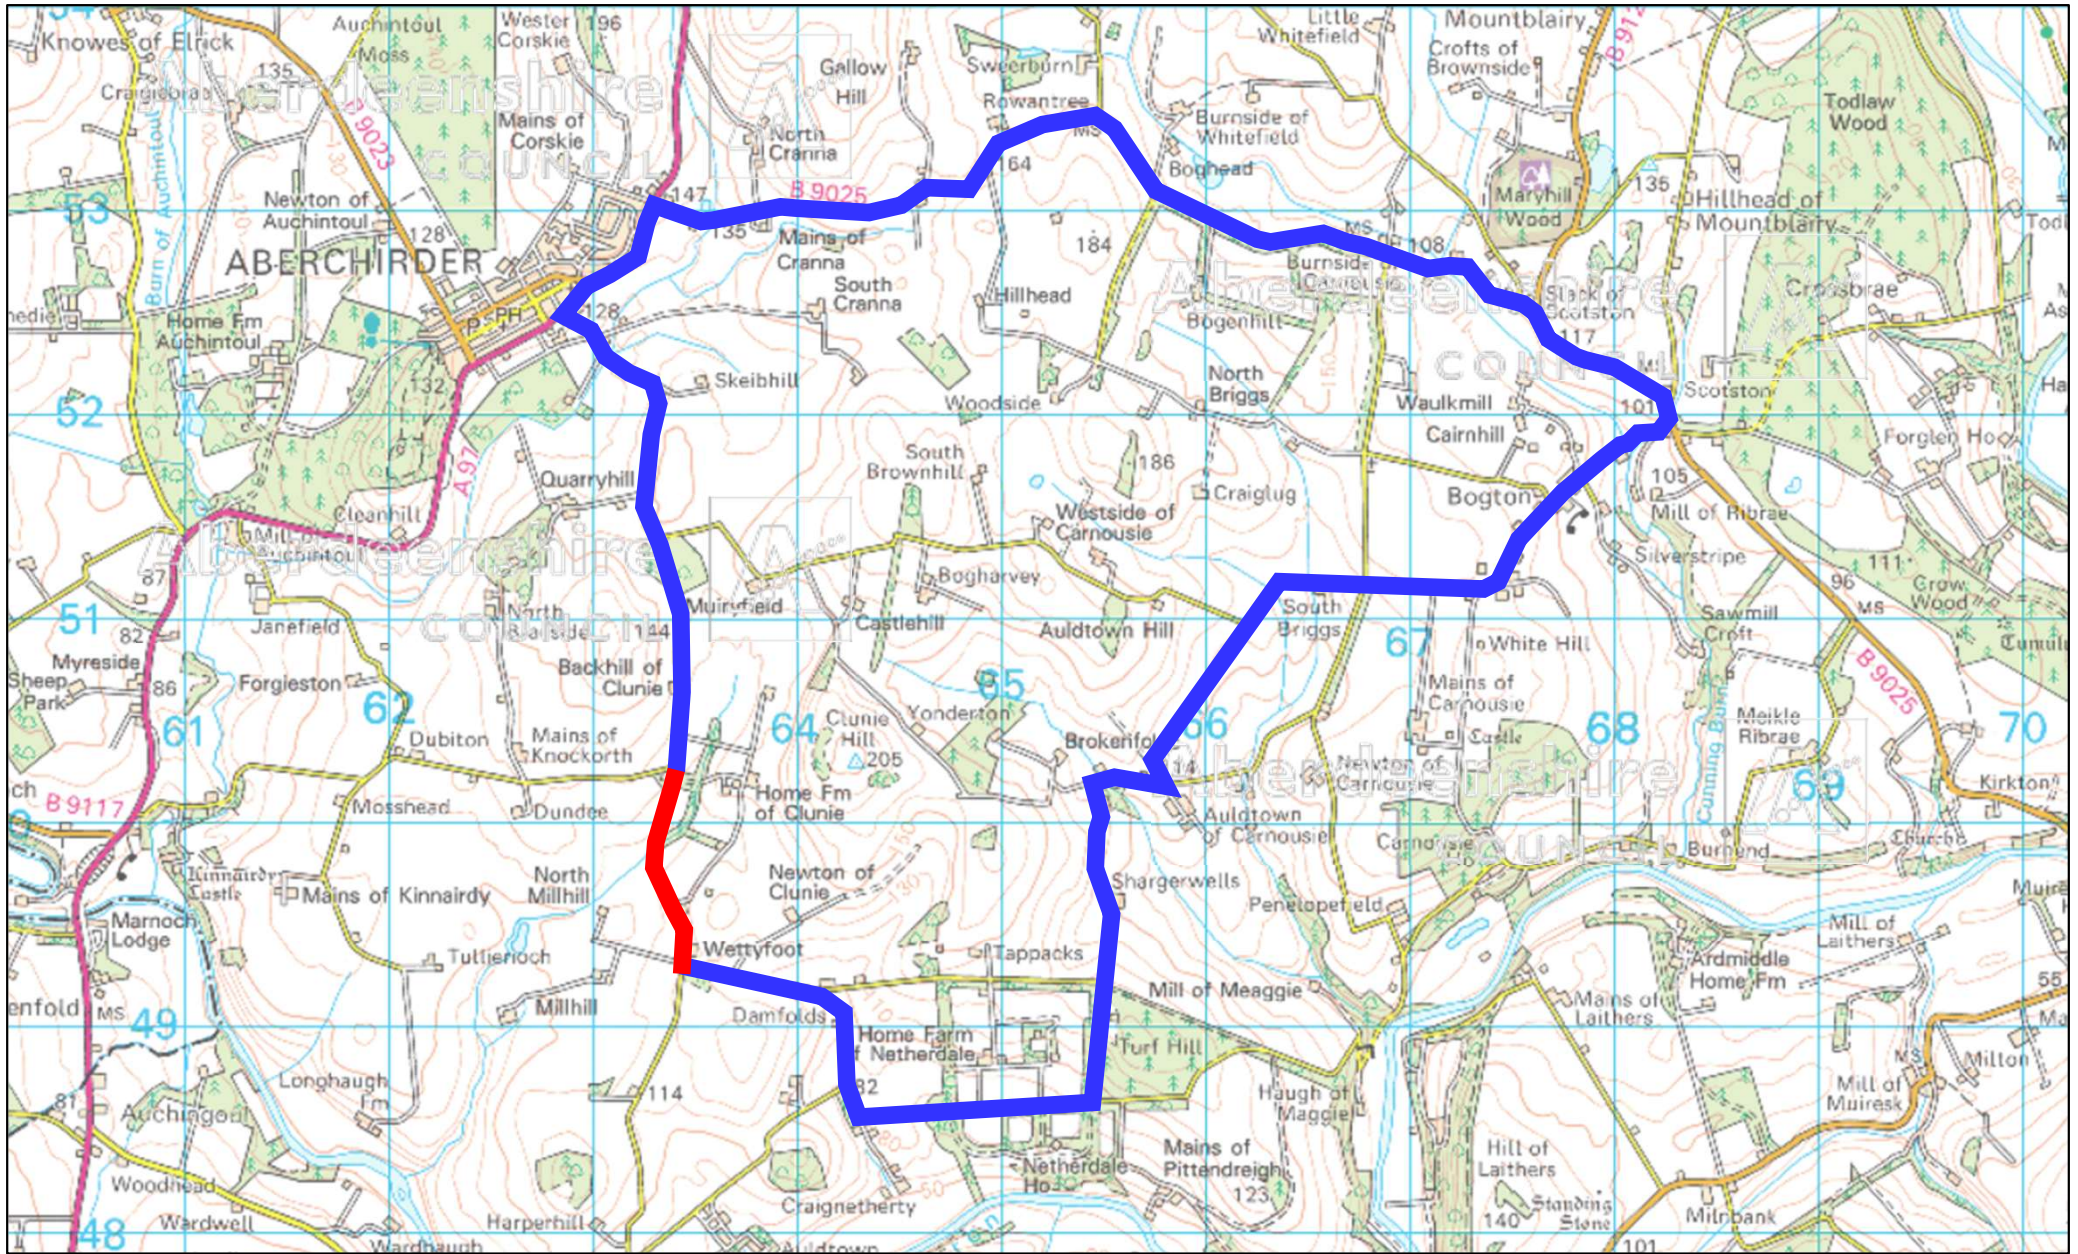

C28L Aberchirder – Netherdale Road – Sunday 16 March 2025 for 2 days

© Crown copyright. All rights reserved. Aberdeenshire Council 0100020767 2009

Closure 
Diversion 

Aberdeenshire Council
Infrastructure Services